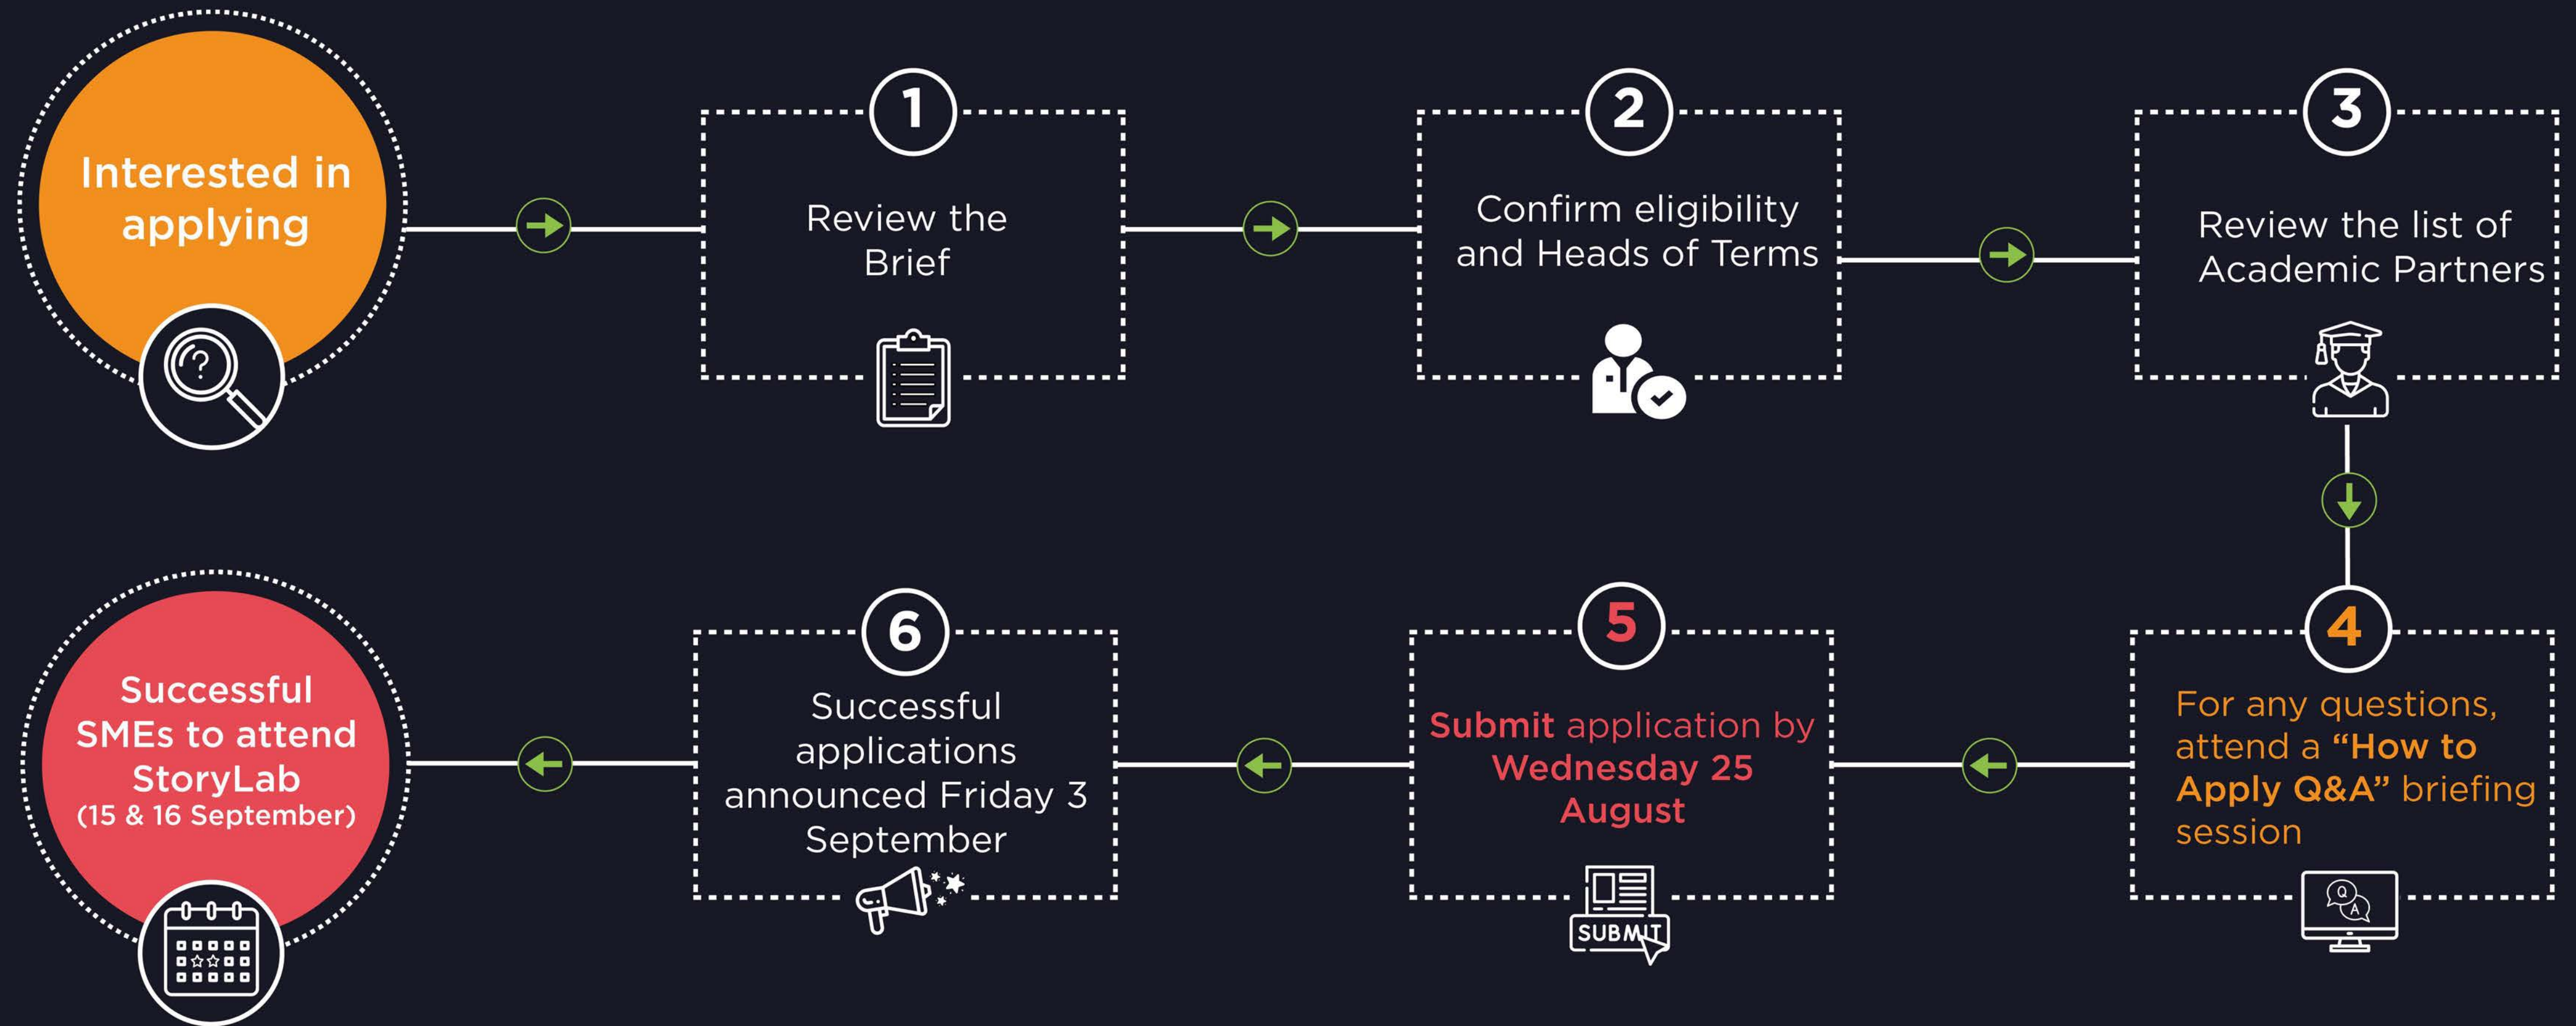

Immersive Archive R&D Challenge

Application Process

StoryFutures

Immersive Archive R&D Challenge

Production Timeline

StoryFutures

ROYAL HOLLOWAY UNIVERSITY OF LONDON